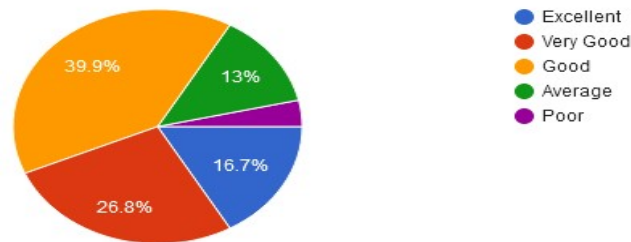

14. Improvement in soft skills, knowledge, ethics, morality, observed by you in your ward while studying in college

S.S. Peterve
IQAC Co-ordinator
New Arts, Commerce & Science
College, WARDHA

[Signature]
PRINCIPAL
New Arts, Commerce & Science
College, WARDHA