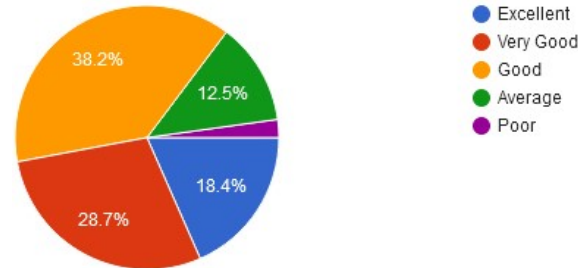

New Arts, Commerce & Science College, Wardha

- ★ Approved by Government of Maharashtra.
- ★ Affiliated to Rashtrasanta Tukdoji Maharaj Nagpur University, Nagpur.
- ★ Recognised by U.G.C. New Delhi Under section 2(f) & 12 (b) of UGC act 1956.

Batchelor Road, Nalwadi Wardha - 442 001. (Maharashtra)

☎ : (07152) - 253093,240152, Fax : 07152-240152

13. Examination system adopted by the college.

14. Improvement in soft skills, knowledge, ethics, morality, observed by you in your ward while studying in college

S.S. Peterve
IQAC Co-ordinator
New Arts, Commerce & Science
College, WARDHA

[Signature]
PRINCIPAL
New Arts, Commerce & Science
College, WARDHA